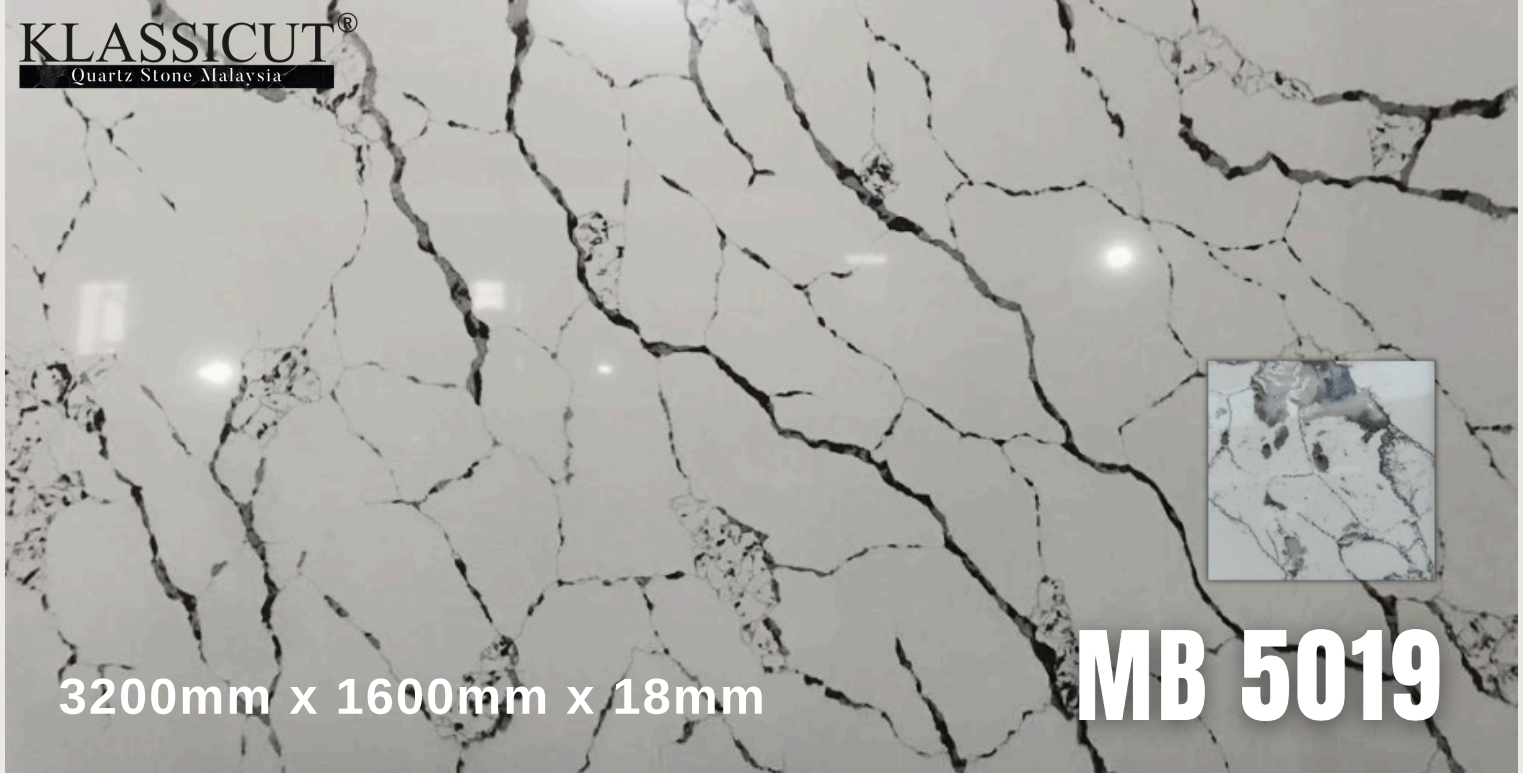

QUARTZ MB RANGE 18MM

Actual Colour May Be Vary from Sample

KLASSICUT®
Quartz Stone Malaysia

3200mm x 1600mm x 18mm

MB 5006

KLASSICUT®
Quartz Stone Malaysia

3200mm x 1600mm x 18mm

MB 5016

KLASSICUT QUARTZ STONE

LIMITED STOCK

QUARTZ MB RANGE 18MM

Actual Colour May Be Vary from Sample

KLASSICUT®
Quartz Stone Malaysia

3200mm x 1600mm x 18mm

MB 5019

Coming
Soon

3200mm x 1600mm x 20mm

MB 5018

KLASSICUT QUARTZ STONE

LIMITED STOCK

QUARTZ WSH RANGE 20MM

Actual Colour May Be Vary from Sample

KLASSICUT®
Quartz Stone Malaysia

3000mm x 1400mm x 20mm