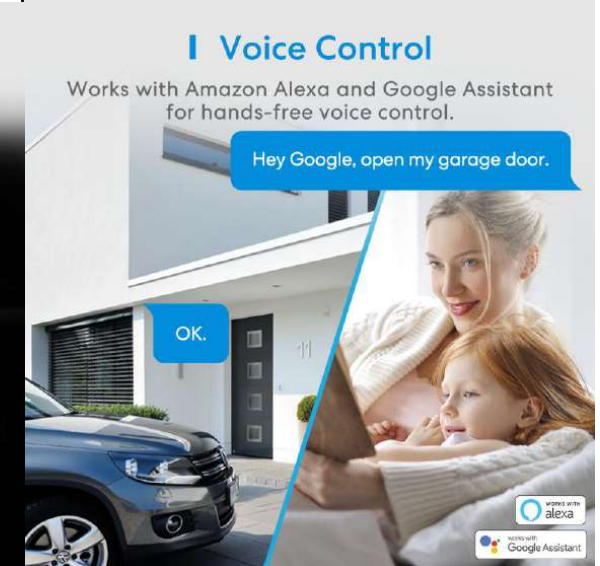

'Hello' smart

# meross Smart Wi-Fi Garage Door Opener

**Premium Partner RM 207.00**

**Reseller Price RM 231.00**

**Retail Recommend Price RM 299.00**

**(Price exclude installation)**

**NEW**

**'Hello' smart**