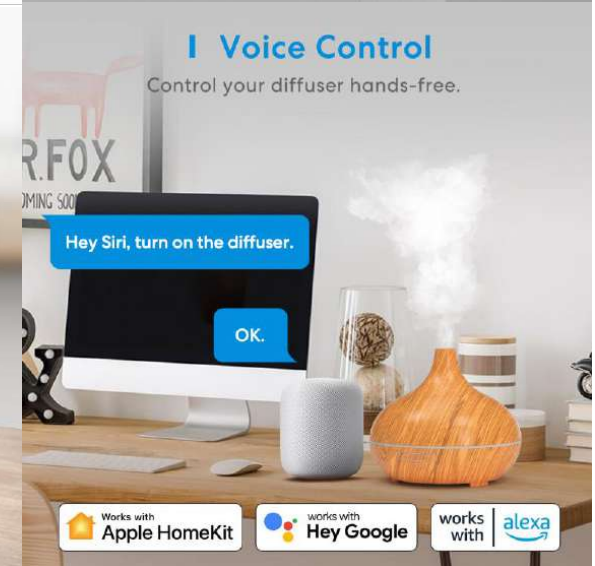

'Hello' smart