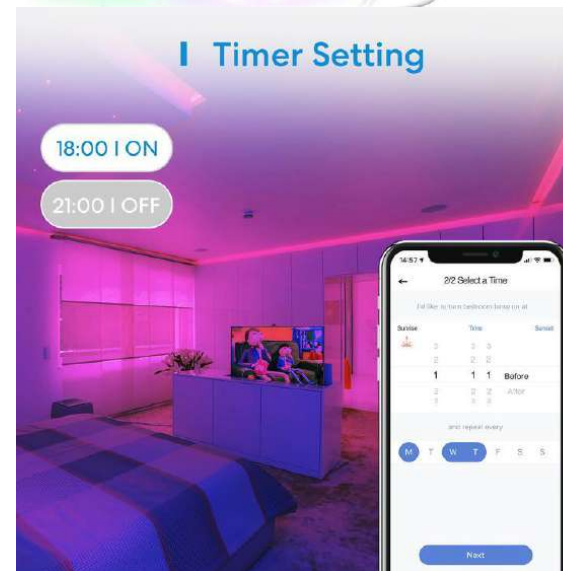

meross Smart Wi-Fi LED Strip with RGB

Premium Partner RM 172.00

Reseller Price RM 191.00

Retail Recommend Price RM 239.00

Technical Specification:

Product Model	: MSL320HK(EU)
Input	: 12V/1.5A
Colour	: RGB
Length	: 5 meter x 2 (16.4ft x 2)
Adapter Type	: EU
Antenna	: One internal antenna
Wireless Standards	: IEEE 802.11 b/g/n, 2.4GHz, 1T1R
Wireless Security	: Support 64/128-bit WEP, WPA-PSK/WPA2-PSK *Does not support Enterprise Wi-Fi.
Certifications	: US: FCC, EU: CE, RoHS, WEEE, SIRIM
Package Contents	: 2 x 5m(16.4ft) light strip, 1 x Smart Wi-Fi controller 2 x Connector, 1 x Power adapter 10 x Fixing clip
Environment	: Operating Temperature: 0°C~40°C (32°F~104°F) Storage Temperature: -40°C~70°C (-40°F~158°F) Operating Humidity: 10%~90% non-condensing Storage Humidity: 5%~90% non-condensing

'Hello' smart