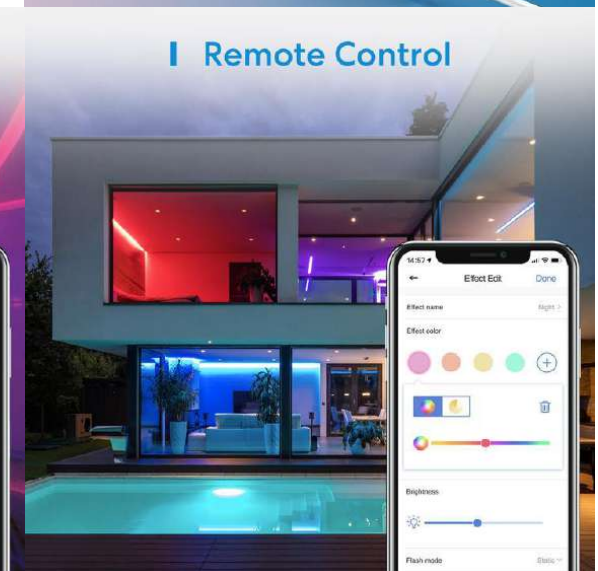

meross Smart Wi-Fi LED Strip with RGB

Premium Partner RM 172.00

Reseller Price RM 191.00

Retail Recommend Price RM 239.00

Technical Specification:

Product Model	: MSL320HK(EU)
Input	: 12V/1.5A
Colour	: RGB
Length	: 5 meter x 2 (16.4ft x 2)
Adapter Type	: EU
Antenna	: One internal antenna
Wireless Standards	: IEEE 802.11 b/g/n, 2.4GHz, 1T1R
Wireless Security	: Support 64/128-bit WEP, WPA-PSK/WPA2-PSK *Does not support Enterprise Wi-Fi.
Certifications	: US: FCC, EU: CE, RoHS, WEEE, SIRIM
Package Contents	: 2 x 5m(16.4ft) light strip, 1 x Smart Wi-Fi controller 2 x Connector, 1 x Power adapter 10 x Fixing clip
Environment	: Operating Temperature: 0°C~40°C (32°F~104°F) Storage Temperature: -40°C~70°C (-40°F~158°F) Operating Humidity: 10%~90% non-condensing Storage Humidity: 5%~90% non-condensing

'Hello' smart