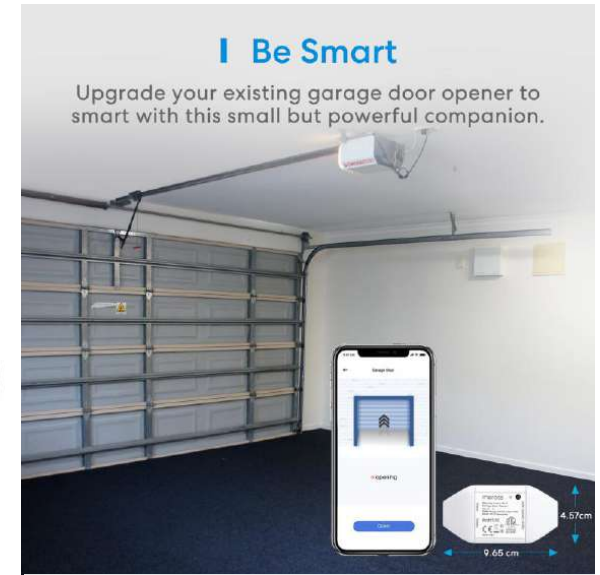

meross Smart Wi-Fi Garage Door Opener

Premium Partner RM 207.00

Reseller Price RM 231.00

Retail Recommend Price RM 299.00

(Price exclude installation)

Technical Specification:

Product Model	: MSG100
Input	: 90-240V~, 50/60Hz
Button	: 1 x Reset button
LED	: 1 x Status LED
Dimensions (W x D x H)	: 3.7 x 1.8 x 0.9 in. or 9.4 x 4.0 x 2.3 cm
Power Cord	: 4.9 ft long or 1.5 meters long
Sensor Wire	: 23 ft long or 7 meters long
Wireless Standards	: IEEE 802.11 b/g/n, 2.4GHz, 1T1R
Wireless Security	: Support 64/128 bit WEP, WPA-PSK/WPA2-PSK *Does not support Enterprise Wi-Fi.
Certifications	: EU: CE, RoHS, WEEE, US/CA: FCC, IC, ETL
Environment	: Operating Temperature: 0°C~40°C (32°F~104°F) Storage Temperature: -40°C~70°C (-40°F~158°F) Operating Humidity: 10%~90% non-condensing Storage Humidity: 5%~90% non-condensing
Package Contents	: 1 x Smart garage door opener 1 x USB adapter or Power cord with plug 1 x Door sensor with sensor wire 4 x Screws 1 x Test wire 1 x Double-sided adhesive tapes 1 x User manual

NEW

'Hello' smart