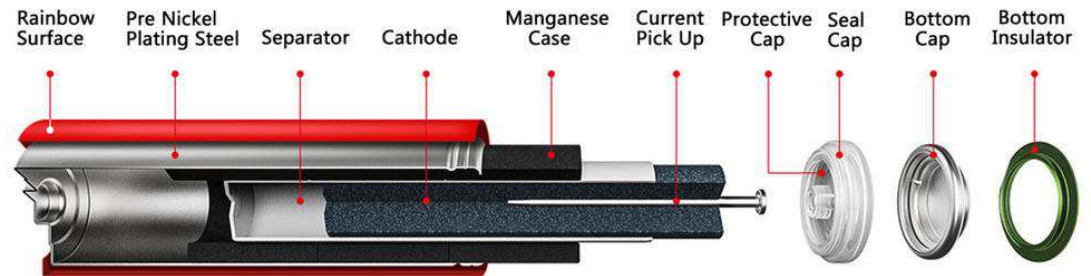

### Anti-leakage Technique

The Pre Nickel plating steel construction helps prevent short circuit better than the usual iron and steel material