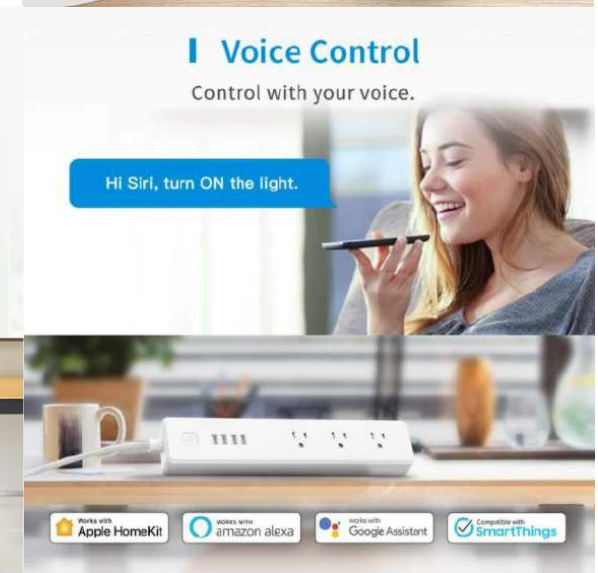

## Technical Specification:

Product Model	: MSS425EHK(UK)
Input	: 100-240V~, 50/60Hz, 10.0A
Output	: 100-240V~, 50/60Hz, 10.0A maximum load 5V = 2.4A for single USB port 5V = 4.0A for four USB ports
Port	: 3 x AC sockets, 4 x USB ports
Button	: 1 x On/Off button Press and hold for 5 seconds to initiate factory reset process
LED	: 1 x Status LED 3 x Socket power LED 1 x USB power LED
Power Cord	: 6 ft or 1.8m long
Wireless Standards	: IEEE 802.11 b/g/n, 2.4GHz, 1T1R
Wireless Security	: Support 64/128 bit WEP, WPA-PSK/WPA2-PSK *Does not support Enterprise Wi-Fi.
Antenna	: One internal antenna
Package Contents	: 1 x Smart Wi-Fi surge protector 1 x User manual