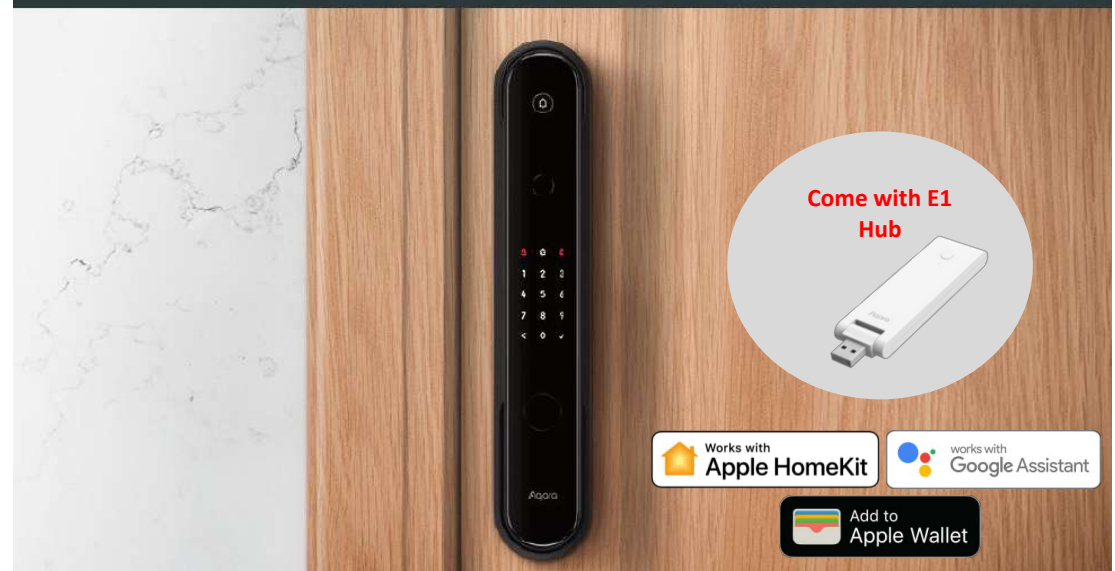

## Door Lock D100 Zigbee Global\*

The flagship, fully-automatic door lock with premium design

The D100 Zigbee is the most feature-packed automatic door lock we ever sold globally, with premium design and focus on security.

4-12 cm Wider Door Thickness Support

1-Year Li-Ion Battery

9 Unlock Methods

Apple Home, Home Key, and Google Home

Louder Speaker and Doorbell Button

Remote Unlock via Aqara Home App

\*The product requires advanced installation service and/or additional certifications. For more details, please contact your account manager.