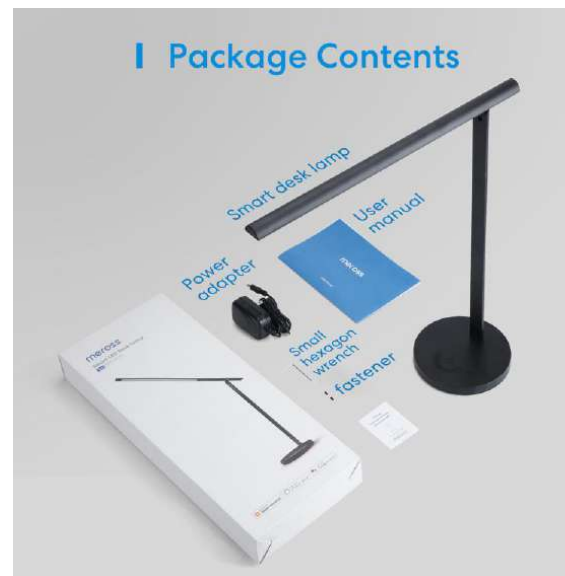

meross Smart LED Desk Lamp

Premium Partner RM 200.00

Reseller Price RM 230.00

Retail Recommend Price RM 288.00

Technical Specification:

Product Model	: MDL110MHK(EU)
Input	: 12V/1.0A
Rated Power	: 10W
Illuminance	: 400lm±10%
Colour Temperature	: 2700K-6000K
Dimension	: Folded Size: 16.7 x 15.5 x 5.79 in. or 399 x 119 x 51 mm
Antenna	: One internal antenna
Wireless Standards	: IEEE 802.11 b/g/n, 2.4GHz, 1T1R
Wireless Security	: Support 64/128-bit WEP, WPA-PSK/WPA2-PSK *Does not support Enterprise Wi-Fi.
Certifications	: US: FCC/IC, EU: CE, RoHS, WEEE, SIRIM
Package Contents	: 1 x Smart Desk Lamp, 1 x Power Adapter 2 x Fastener, 1 x Small hexagon wrench 1 x User Manual
Environment	: Operating Temperature: 0°C~40°C (32°F~104°F) Storage Temperature: -40°C~70°C (-40°F~158°F)

'Hello' smart